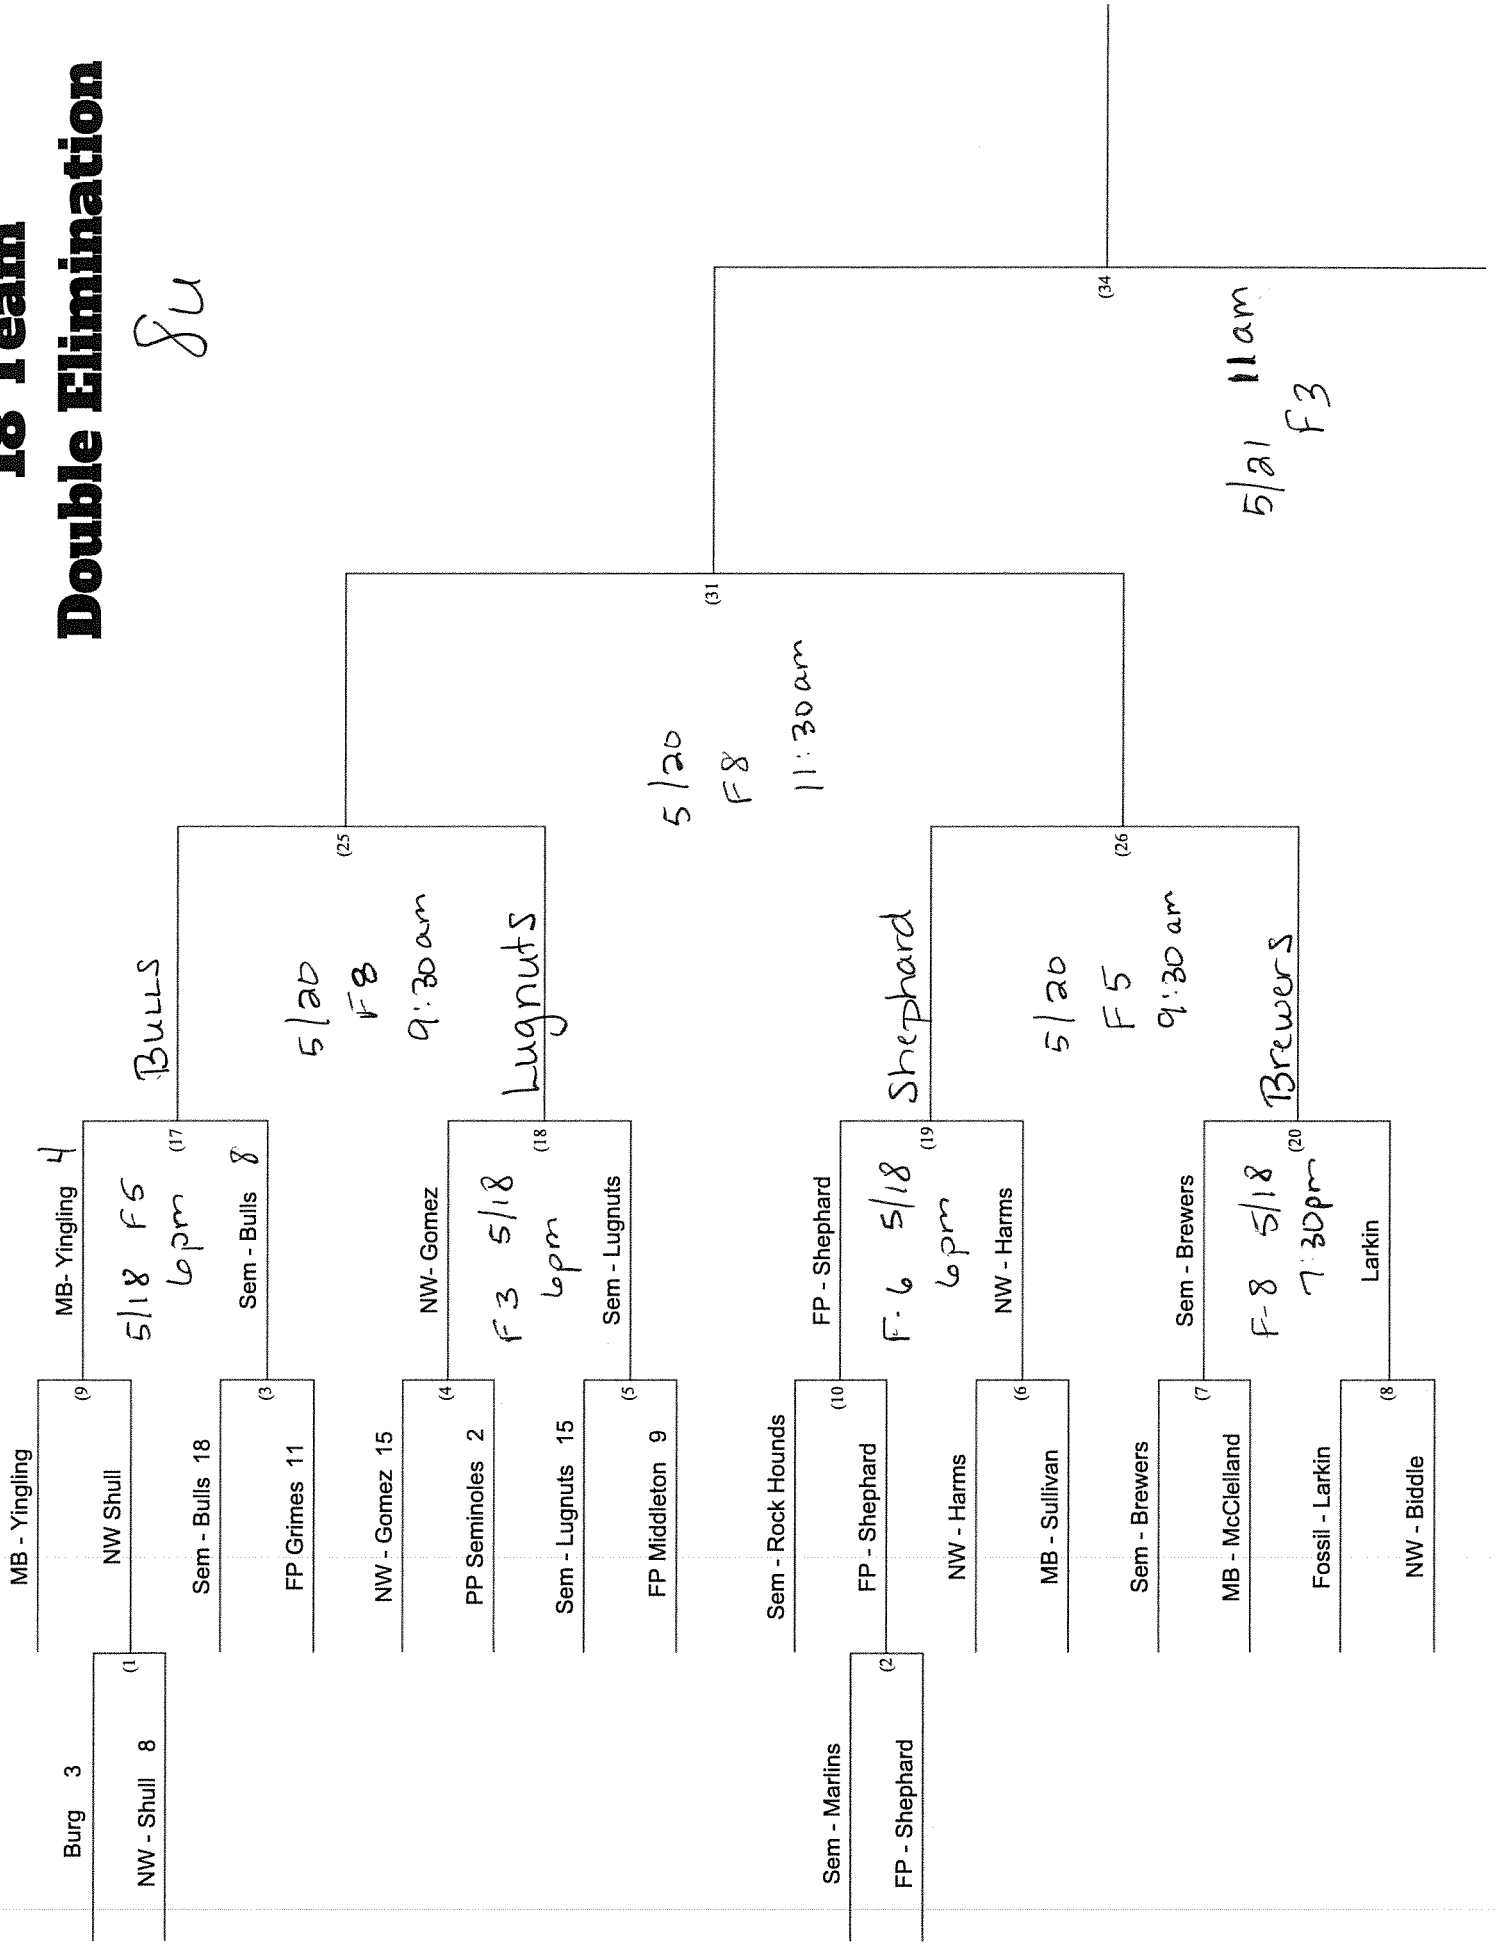

18 Team

Double Elimination

8u

Babe Ruth League, Inc.
8-Team Double Elimination Bracket

100

12u Majors City Tournament - Double Elimination