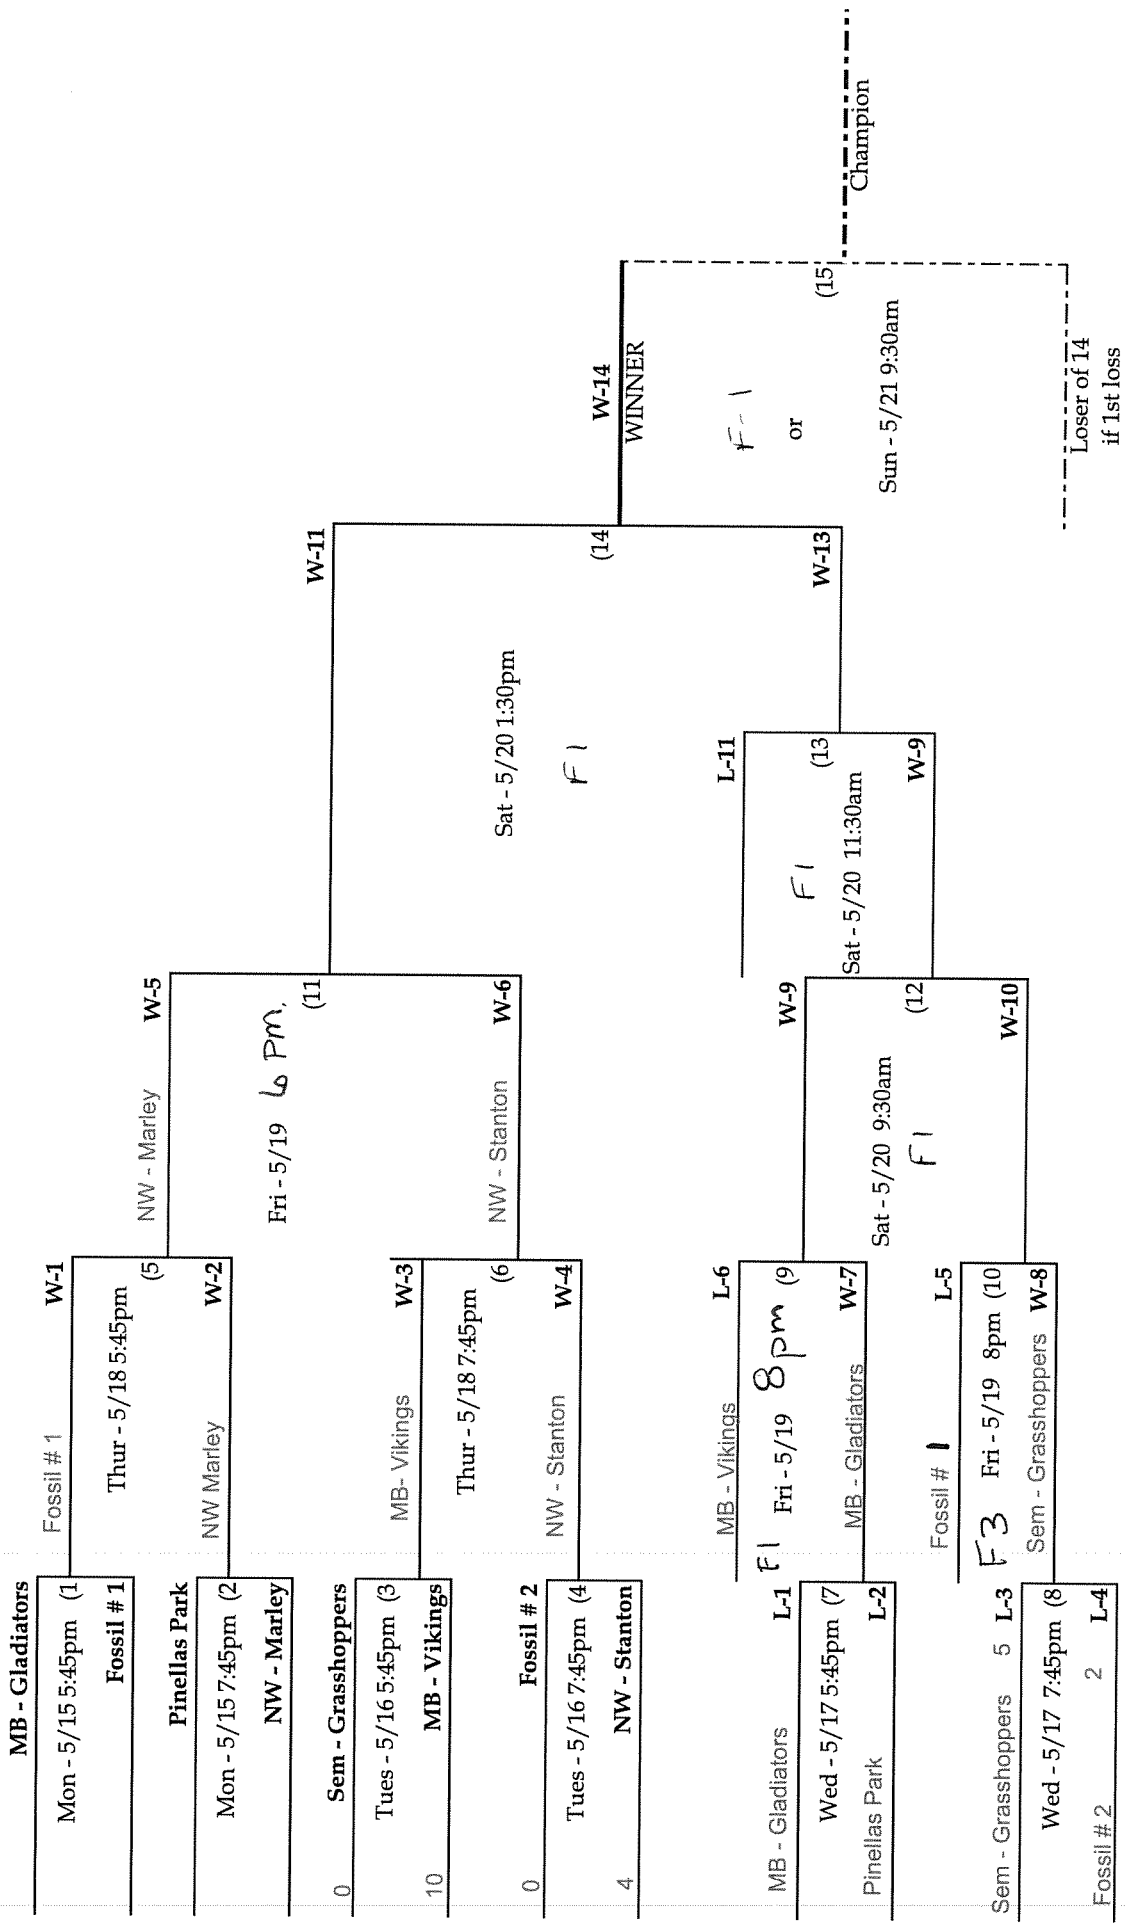

18 Team

Double Elimination

8u

Babe Ruth League, Inc.
8-Team Double Elimination Bracket

100

12u Majors City Tournament - Double Elimination