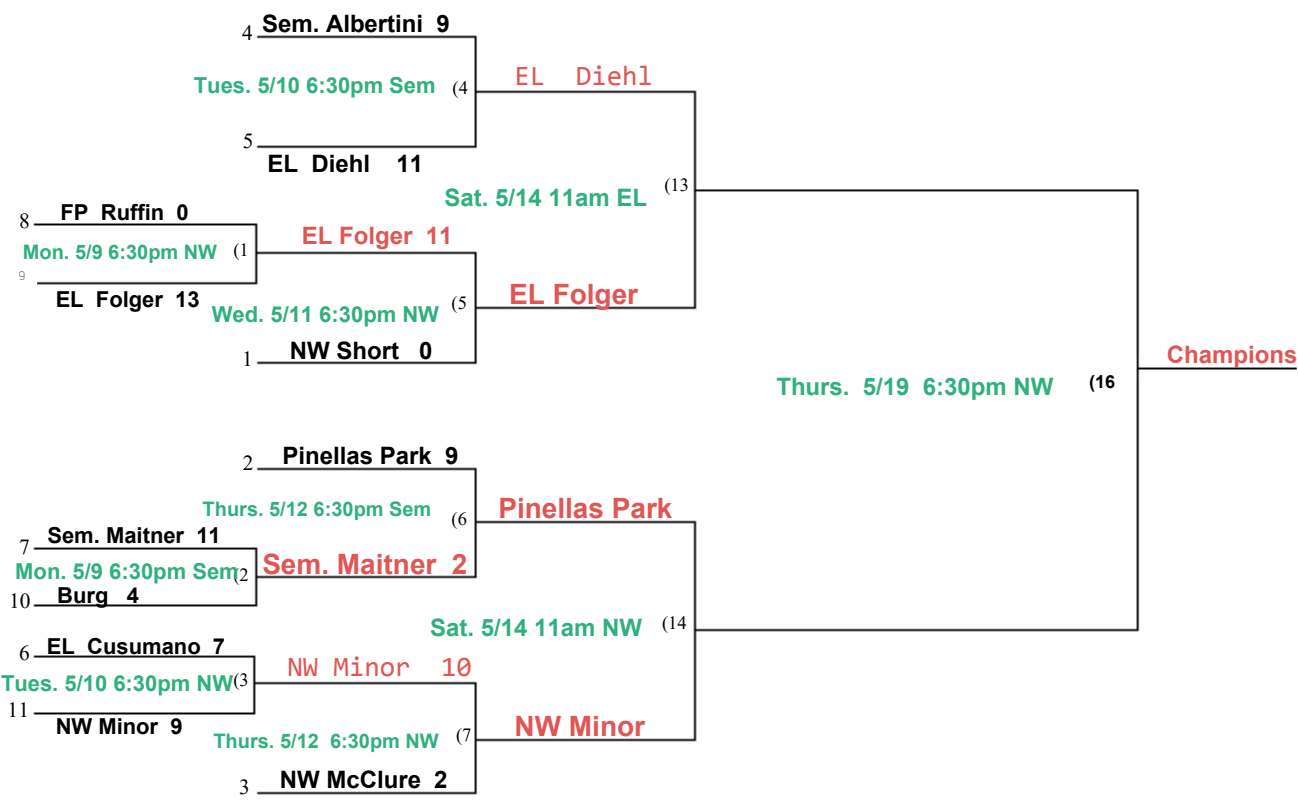

Winner's Bracket

**15u Baseball City Tournament**  
**All Games being played at**  
**Northwest and 2 game at East Lake**

- 1 Northwest Short
- 2 Pinellas Park
- 3 Northwest McClure
- 4 Sem. Albertini
- 5 EL Diehl
- 6 EL Cusumano
- 7 Sem. Maitner
- 8 FP Ruffin
- 9 EL Folger
- 10 Burg
- 11 NW Minor

Loser's Bracket