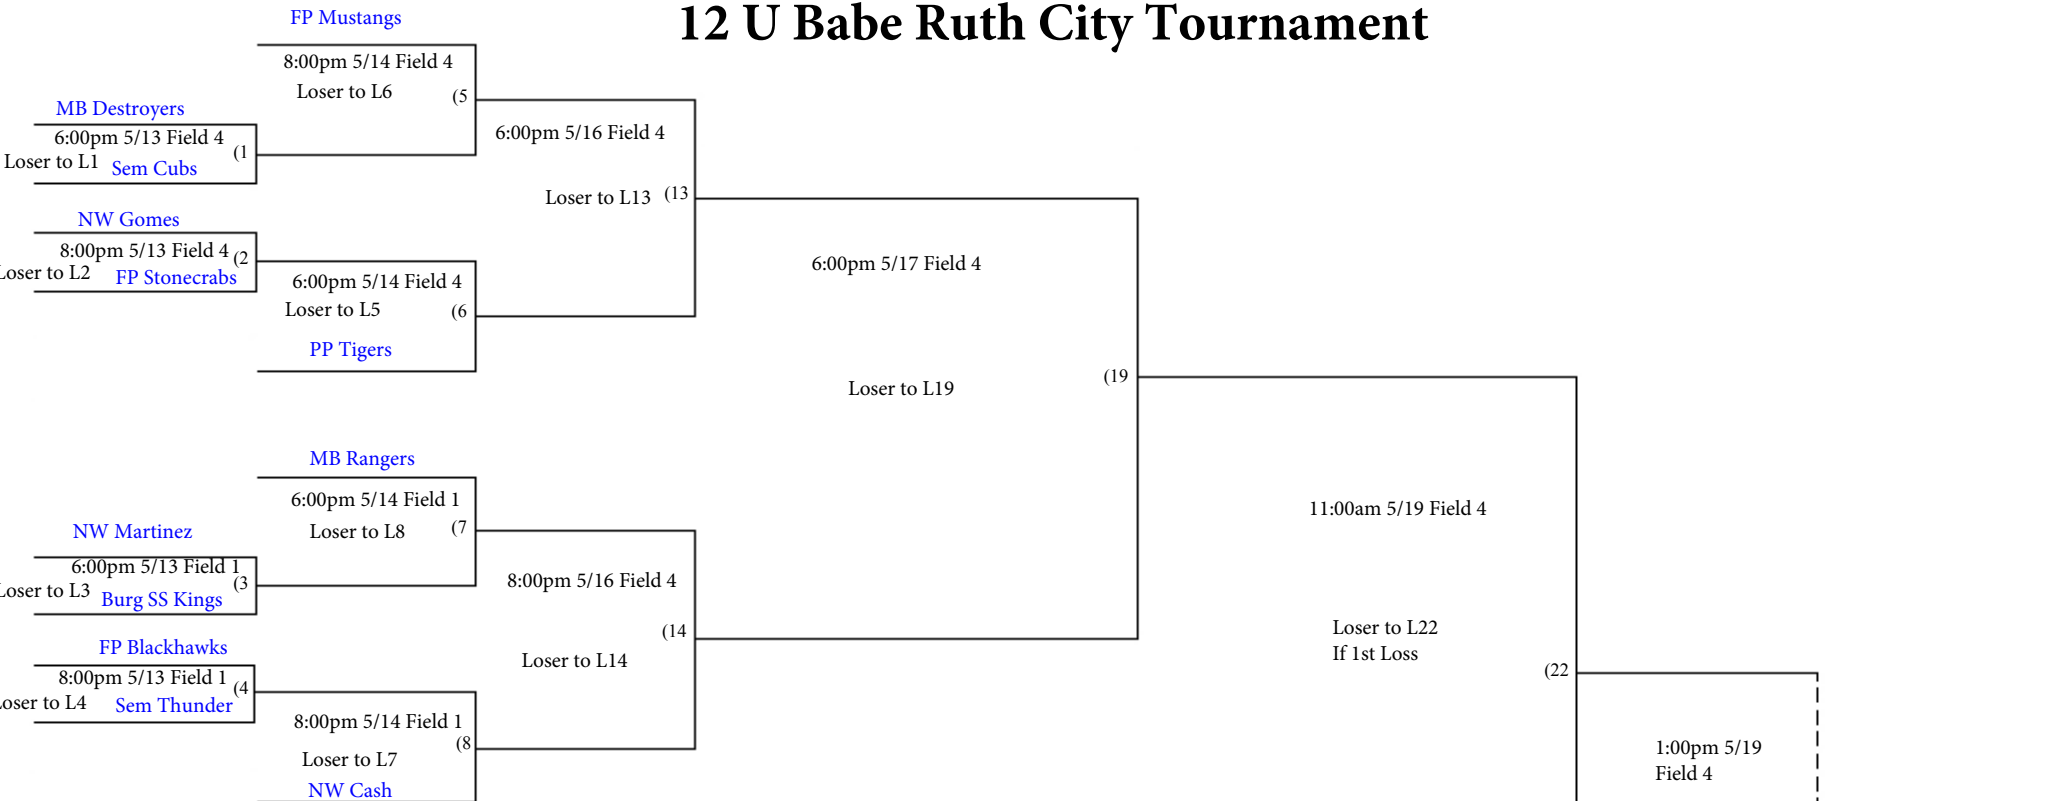

12 Team Double Elimination

12 U Babe Ruth City Tournament

Winner's Bracket

Loser's Bracket